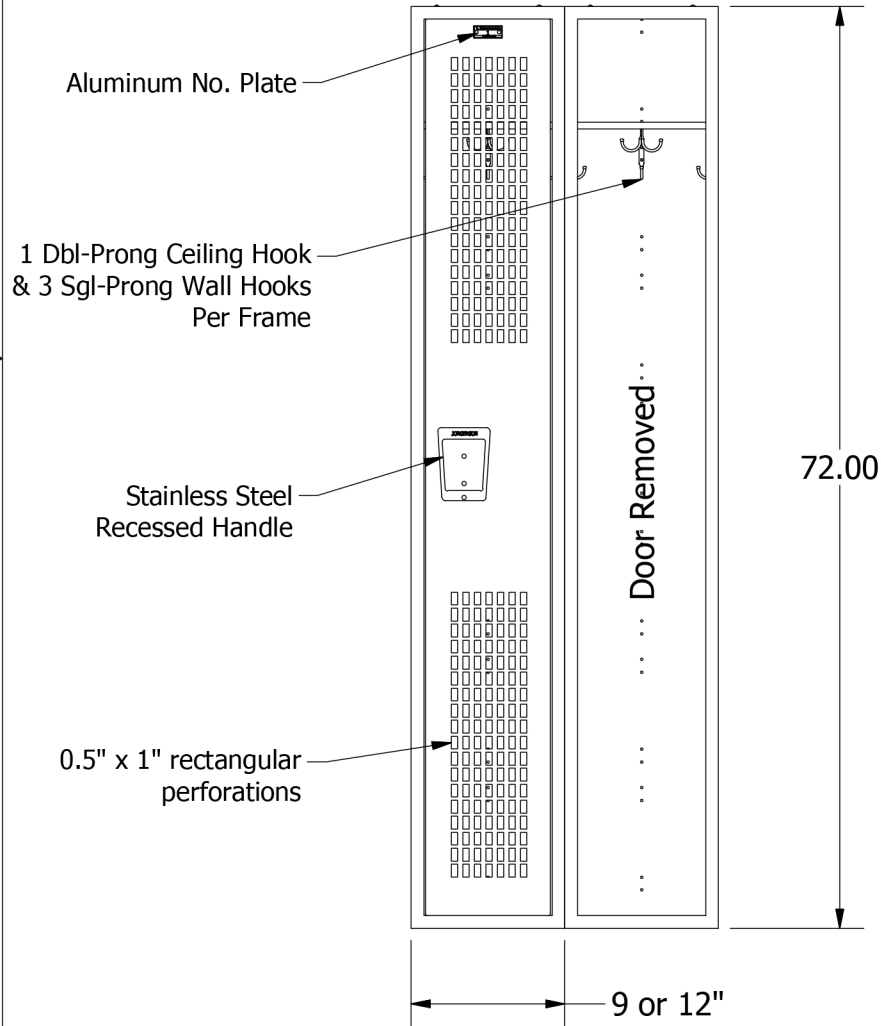

2

1

72" High Single Tier Jorgenson Ventilated Locker

B

B

A

Allow $\frac{1}{16}$ " growth per frame

2