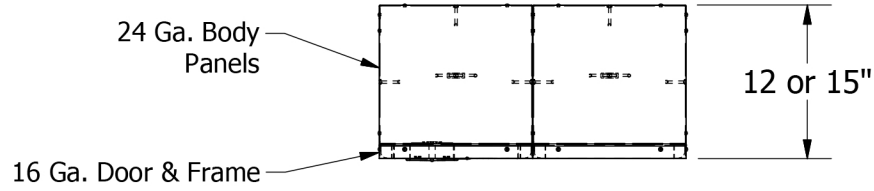

2

1

72" High Single Tier Jorgenson Ventilated Locker

B

B

A

Allow $\frac{1}{16}$ " growth per frame

2